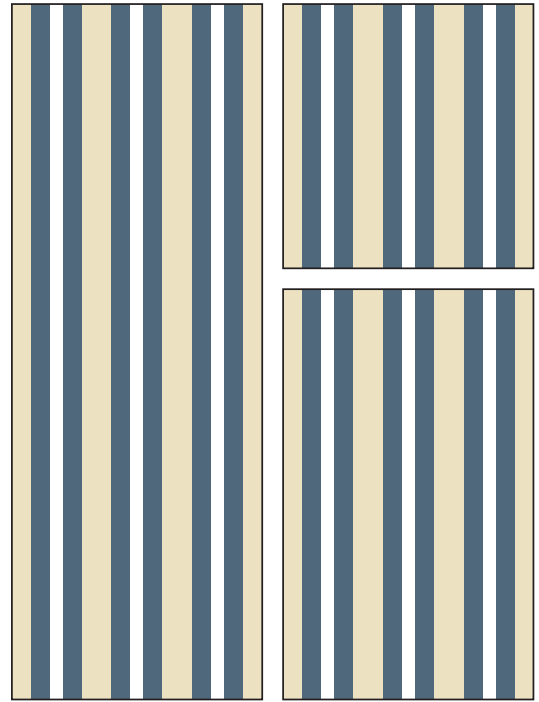

Random Match

When a pattern match is random the wall covering does not have to be matched at the seams. No matter how you position the wall covering next to the previous strip, the pattern looks well. Typical examples of a random match are textures, grass cloths, and simple stripes.

Note: as a general rule, every other strip should be reverse hung to reduce the possibility of shading.

Panel 1

Panel 2