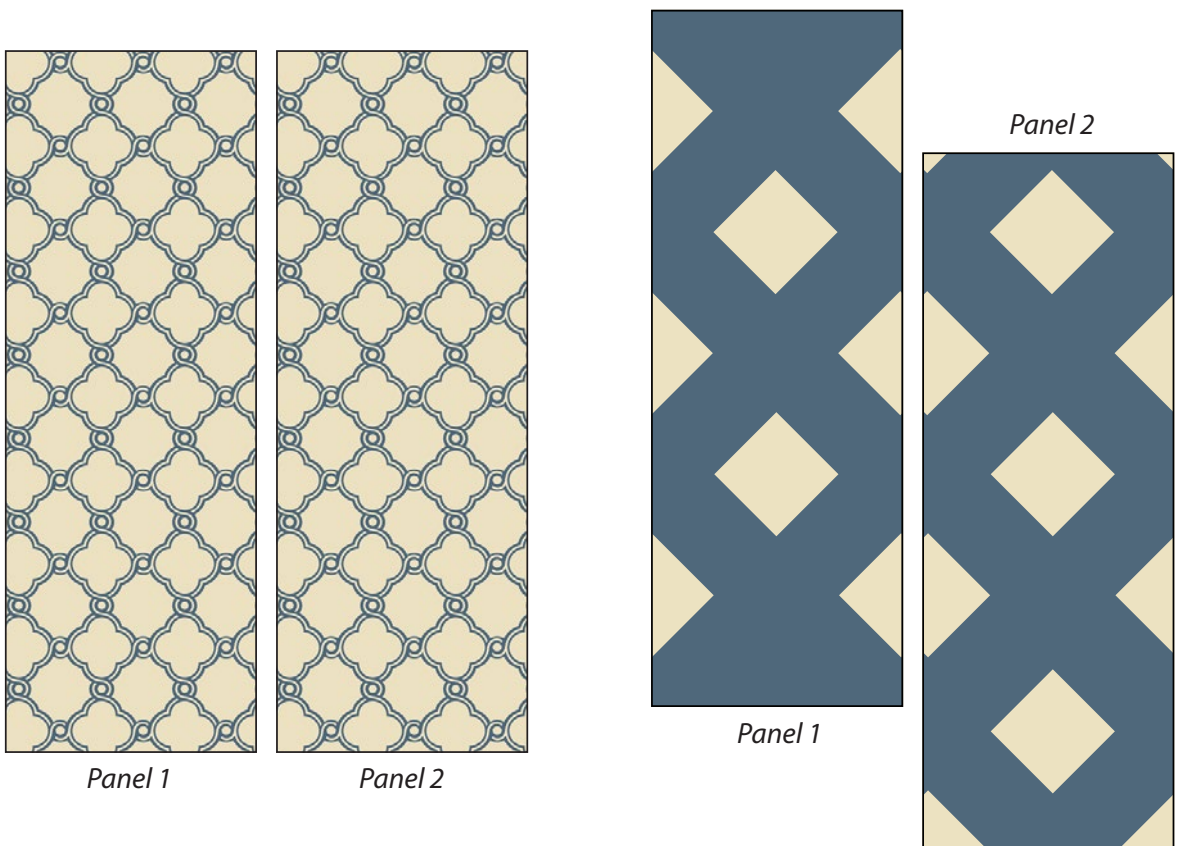

Match Types

MATCH TYPES

Pattern Match

The pattern match and repeat comes from most automated presses printing wall coverings using an imprinted cylinder that repeats the design, creating both a vertical and horizontal pattern repeat. The horizontal repeat is created to match from strip to strip, and the vertical repeat allows for a design to print on the reel in endless repetition.

Straight Match

When a pattern match is straight, the design moves straight across from one wallpaper strip to the next. When hung, every strip will be the same at the ceiling line (the same part of the pattern in the first and following strips will be the same distance from the ceiling).

Drop Match

When a pattern match is drop, the design runs diagonally from the ceiling (it does not run in a straight line across the wall). The design is staggered so only every other strip is identical at the ceiling line.

Both residential wallpaper widths are packaged with 2 single rolls in 1 double roll bolt. The bolt has a more user friendly yield than a single roll.

20 ½ inches/52,1 cm wide wallpaper is 33 feet/10 m long (11 yards) per each double roll bolt
This package size covers approximately 56 square feet/5,2 square meters